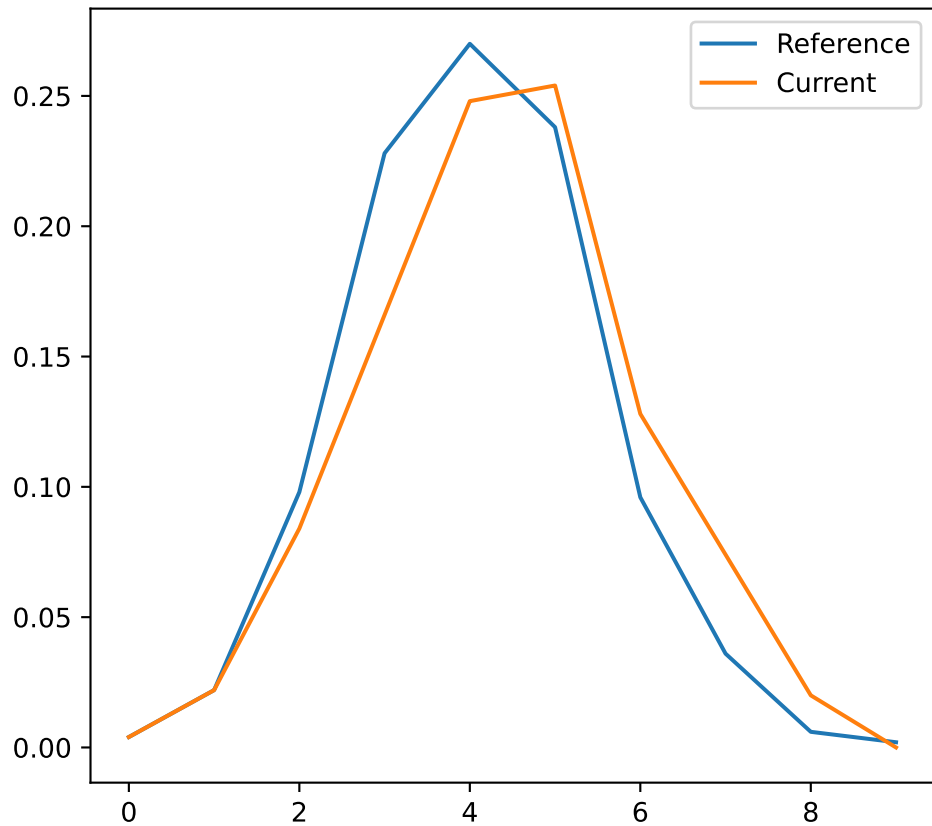

Slight Drift
Drift Score: 0.237

Moderate Drift
Drift Score: 0.649

Severe Drift
Drift Score: 2.066