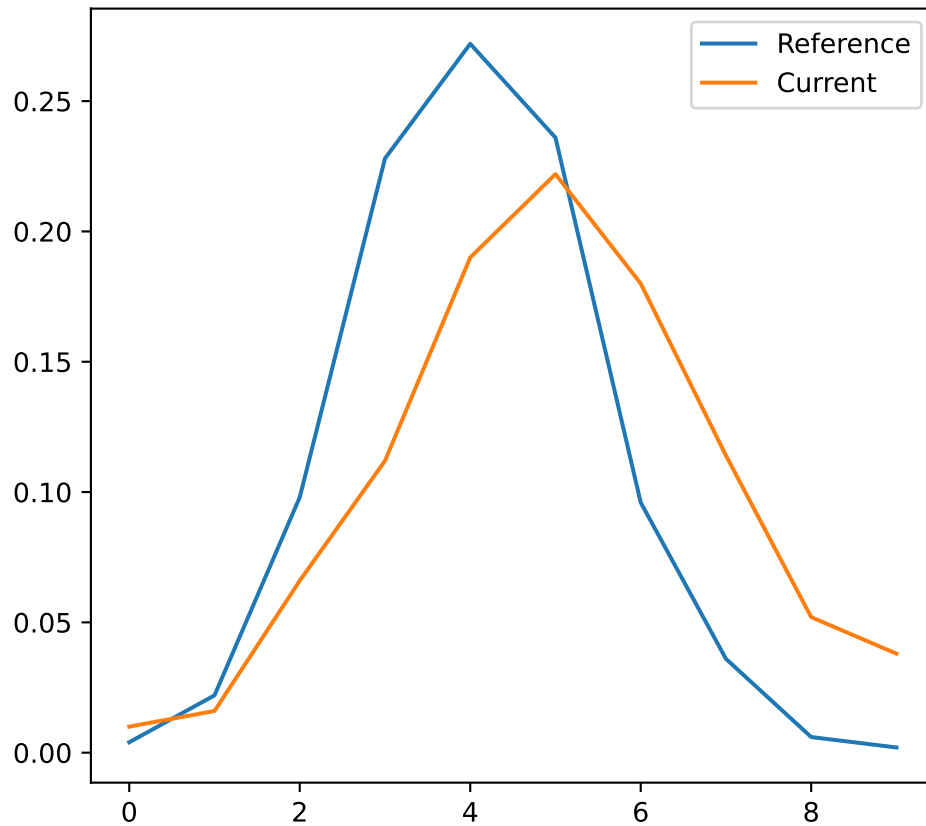

Slight Drift
Drift Score: 0.237

Moderate Drift
Drift Score: 0.649

Severe Drift
Drift Score: 2.066